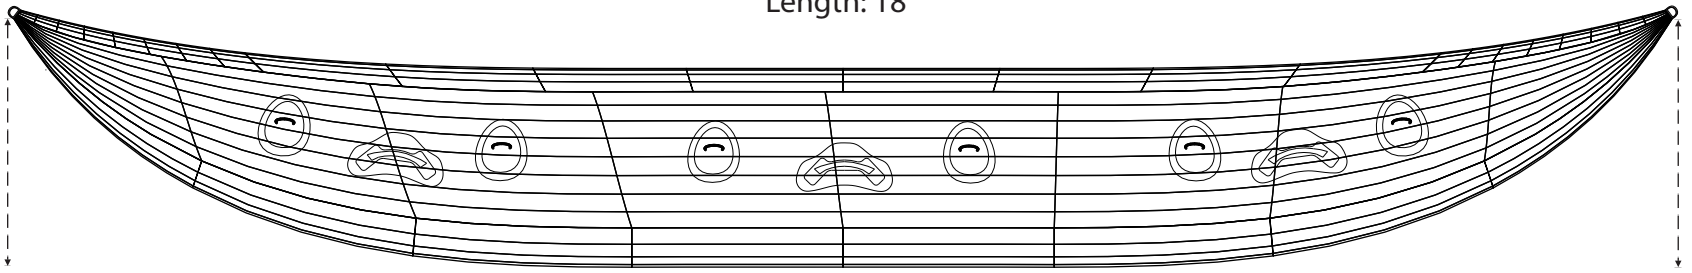

Leopard

Fits in Small Raft Bag
2273 Pound Load Capacity

Maximum Frame Length: 12'

Use 16 Straps to secure tubes to frame.

Handle
Depth: 10.5"
Outside D-Ring
Depth: 7"
Inside D-Ring
Depth: 13"

Tube Diameter: 26.5"

Length: 18'

Bow Rise - 29"

2" Waterline: 120"

Stern Rise: 29"

D-Ring Spacing

30.5"

25"

35"