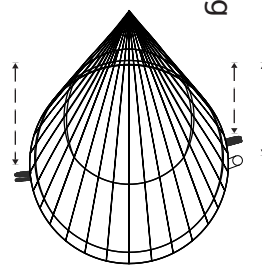

Leopard

Fits in Small Raft Bag
2273 Pound Load Capacity

Maximum Frame Length: 12'

Use 16 Straps to secure tubes to frame.

Handle
Depth: 10.5"
Outside D-Ring
Depth: 7"
Inside D-Ring
Depth: 13"

Tube Diameter: 26.5"

Length: 18'

Bow Rise - 29"

2" Waterline: 120"

Stern Rise: 29"

D-Ring Spacing

30.5"

25"

35"

35"

35"

25"

30.5"

Handle Spacing: 65.5"

Handle Spacing: 65.5"

P. O. Box 186 . Meridian, ID 83680
ph: 800-247-3432 . fax: 800-701-2473