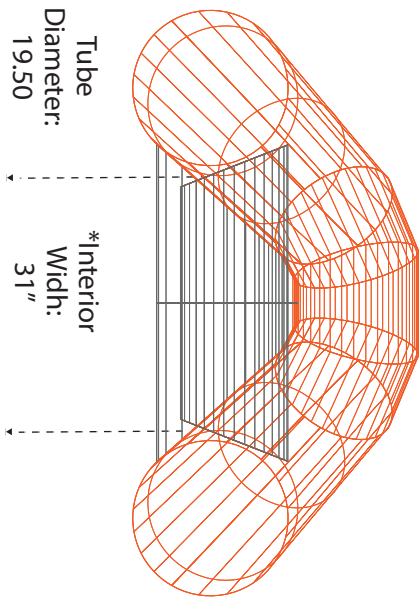

SUPER DUPER PUMA

Please use the specifications as a guideline only.

800-247-3432 ~ info@aire.com
 www.aire.com

AIRE & Tributary boats are handcrafted by skilled professionals. As with all handcrafted items, there may be some slight variations from boat to boat, all measurements are subject to 1" + or - variation.

*Measured with no thwarts installed