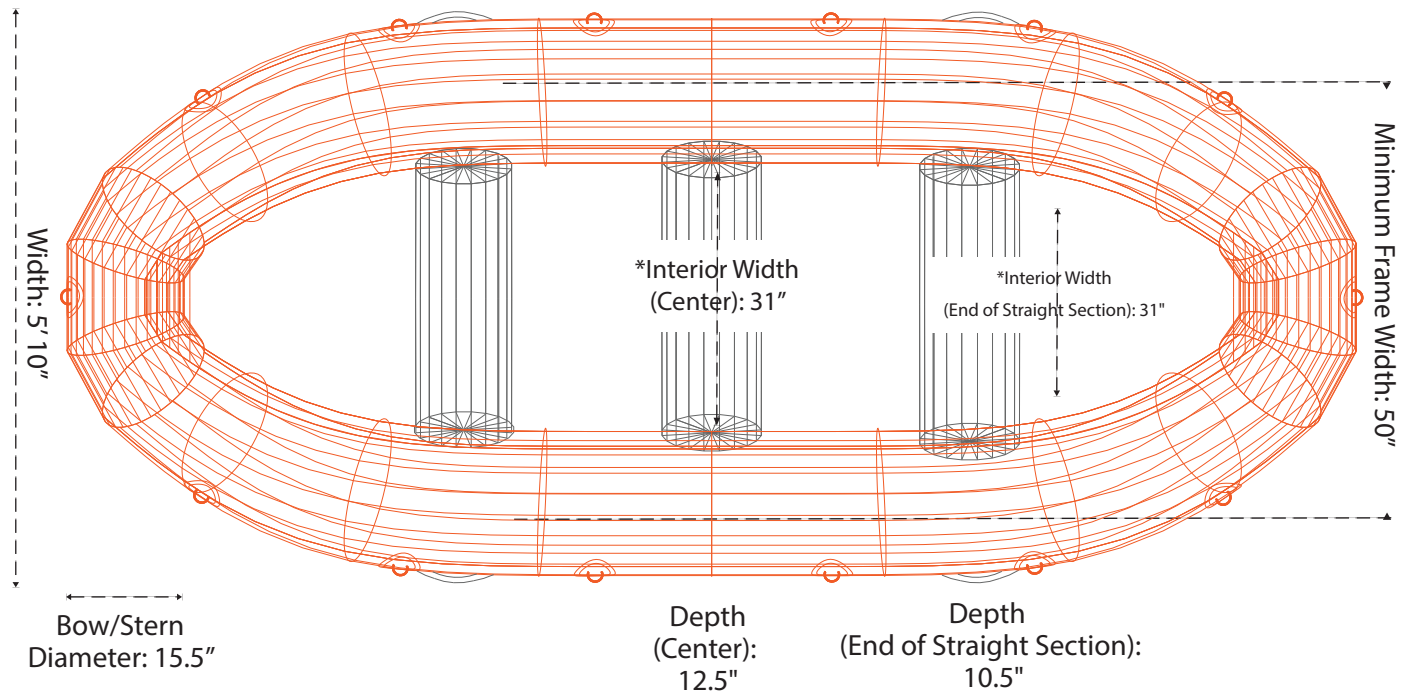

SUPER DUPER PUMA

Please use the specifications as a guideline only.

800-247-3432 ~ info@aire.com
 www.aire.com

AIRE & Tributary boats are handcrafted by skilled professionals. As with all handcrafted items, there may be some slight variations from boat to boat, all measurements are subject to 1" + or - variation.

*Measured with no thwarts installed