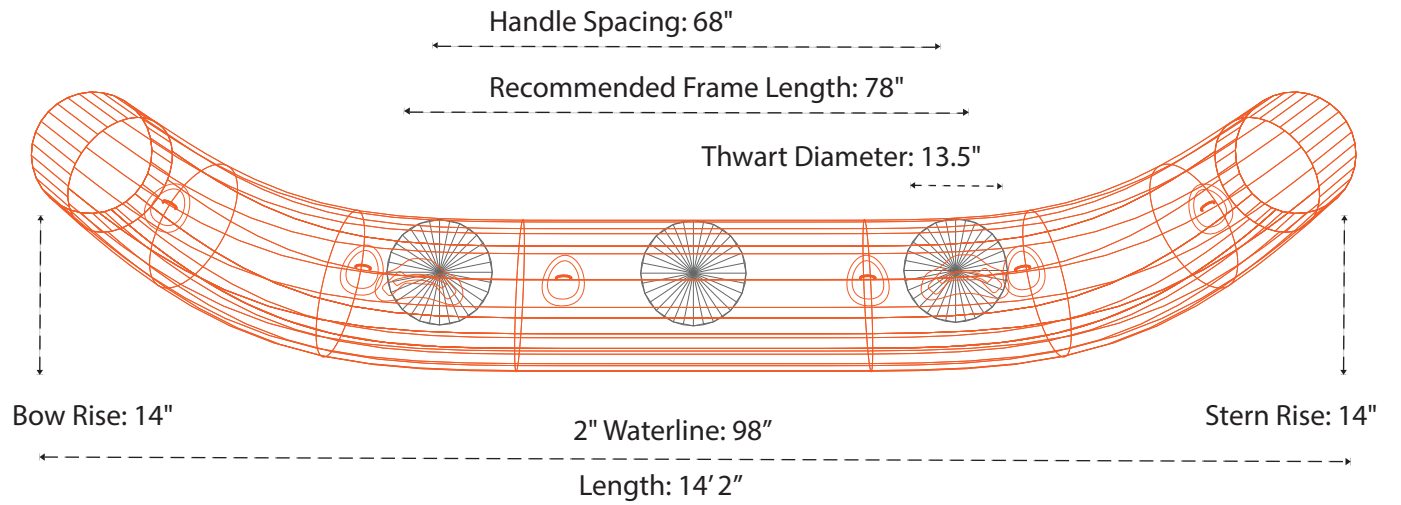

SUPER DUPER PUMA

Please use the specifications as a guideline only.

800-247-3432 ~ info@aire.com
 www.aire.com

AIRE & Tributary boats are handcrafted by skilled professionals. As with all handcrafted items, there may be some slight variations from boat to boat, all measurements are subject to 1" + or - variation.

*Measured with no thwarts installed