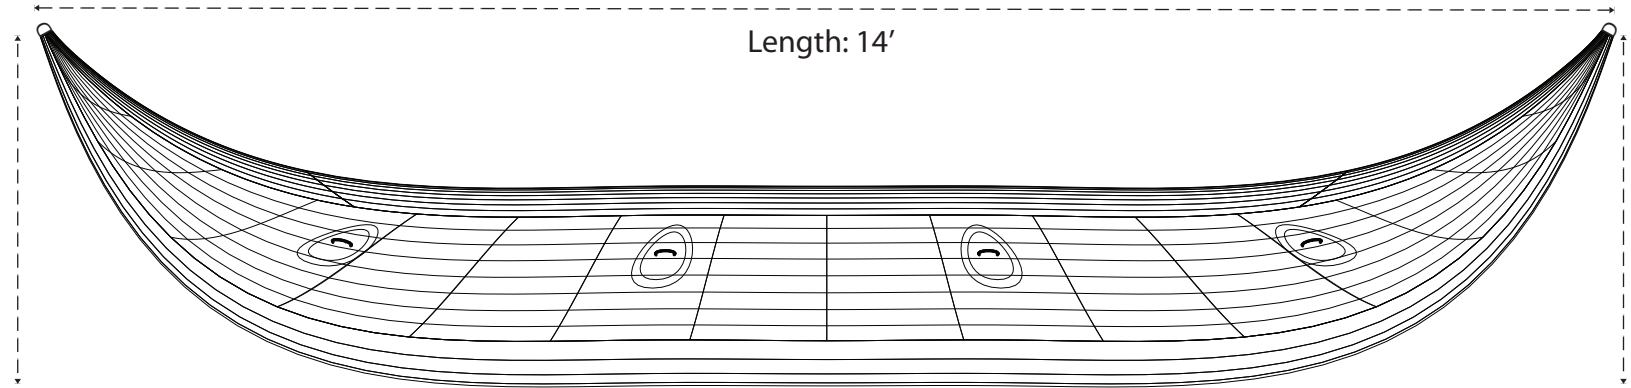

# Wave Destroyer 14

Fits in Small Raft Bag

Recommended Load Capacity:  
876 Pounds

Maximum Frame Length: 100"

Use 16 Straps to secure tubes to frame.

Length: 14'

Bow Rise - 32"

2" Waterline: 82"

Stern Rise - 32"

42"

28"

28"

28"

42"

D-Ring Spacing

Inside D-Ring  
Depth: 11.5"

Outside D-Ring  
Depth: 7.25"

Tube Diameter: 22"

P. O. Box 186 . Meridian, ID 83680  
ph: 800-247-3432 . fax: 800-701-2473