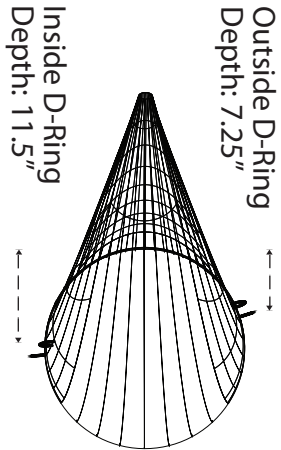

# Wave Destroyer 14

Fits in Small Raft Bag

Recommended Load Capacity:  
876 Pounds

Maximum Frame Length: 100"

Use 16 Straps to secure tubes to frame.

Length: 14'

Bow Rise - 32"

2" Waterline: 82"

Stern Rise - 32"

42"

28"

28"

28"

42"

D-Ring Spacing

Inside D-Ring  
Depth: 11.5"

Outside D-Ring  
Depth: 7.25"

Tube Diameter: 22"

P. O. Box 186 . Meridian, ID 83680  
ph: 800-247-3432 . fax: 800-701-2473