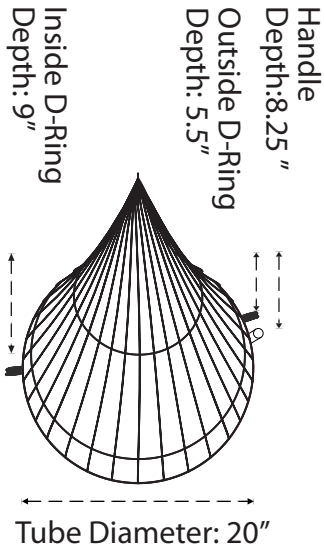

Wildcat

Fits in Small Raft Bag
750 Pound Load Capacity

Use 16 Straps to secure tubes to frame.

Handle Spacing: 58"

P. O. Box 186 . Meridian, ID 83680
ph: 800-247-3432 . fax: 800-701-2473