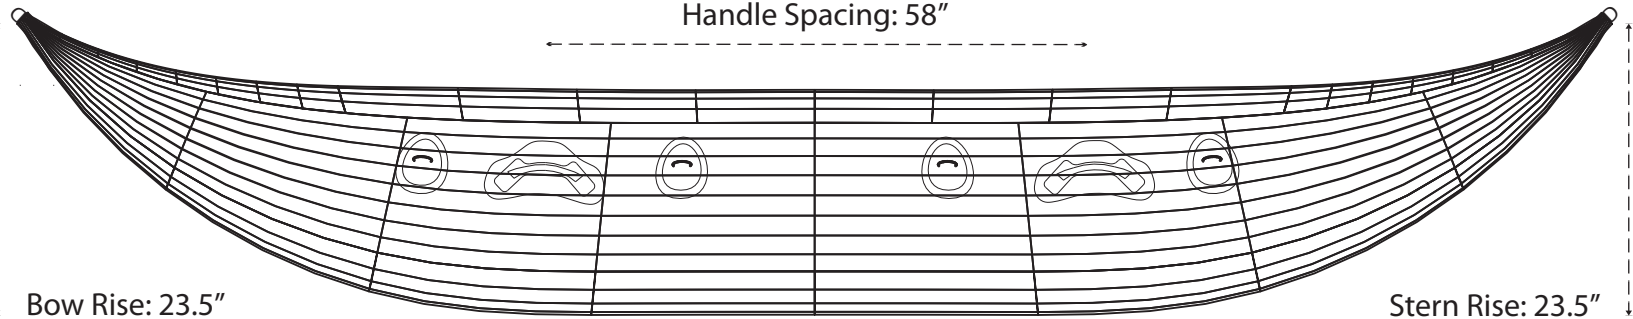

Wildcat

Fits in Small Raft Bag
750 Pound Load Capacity

Use 16 Straps to secure tubes to frame.

Handle Spacing: 58"

P. O. Box 186 . Meridian, ID 83680
ph: 800-247-3432 . fax: 800-701-2473